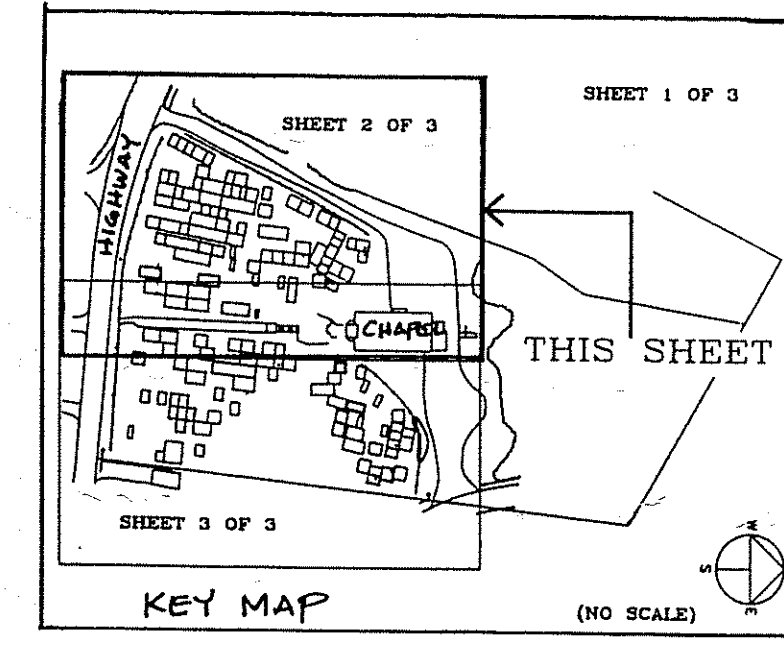

MASTER LOT MAP (WEST) SAINT ANNE'S CHURCH CEMETERY SAWKILL, NEW YORK

800
N 900
900
1000

N 1000

N 1100

LEGEND

- MONUMENT
- RAISED MARKER/SLANT
- FLUSH MARKER
- LOT LINE (APPROXIMATE)
- EXISTING GRAVE DIVISION (APPROXIMATE)
- LOT CORNER MARKER
- NEW LOT LINE
- NEW GRAVE-DIVISION
- GRAVE IDENTITY
- LOT NUMBER
- ROW IDENTITY

SCALE: 1"=10'

SHEET 2 OF 3

GREVER & WARD, INC.
Cemetery Planning
3802 N. Buffalo Street
Orchard Park, N.Y. 14127
716-662-7700