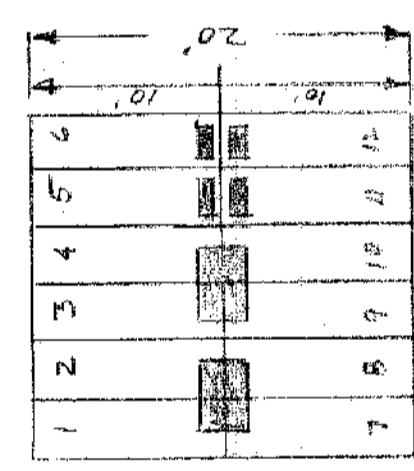

SECTION # 51
 CEMETERY OF THE GATE OF HEAVEN
 HAWTHORNE, NEW YORK
 SCALE 1" = 20'

REVISED 8-20-71

SECTION # 2
 PLOTS DESIGNATED WITH "M" = MAUSOLEUM PLOTS

SLANT FACE MARKER PLOTS
 DESIGNATED THUSLY 52*

PLOTS 1 THRU 19, 77 & 78 FLUSH MARKER GRAVES