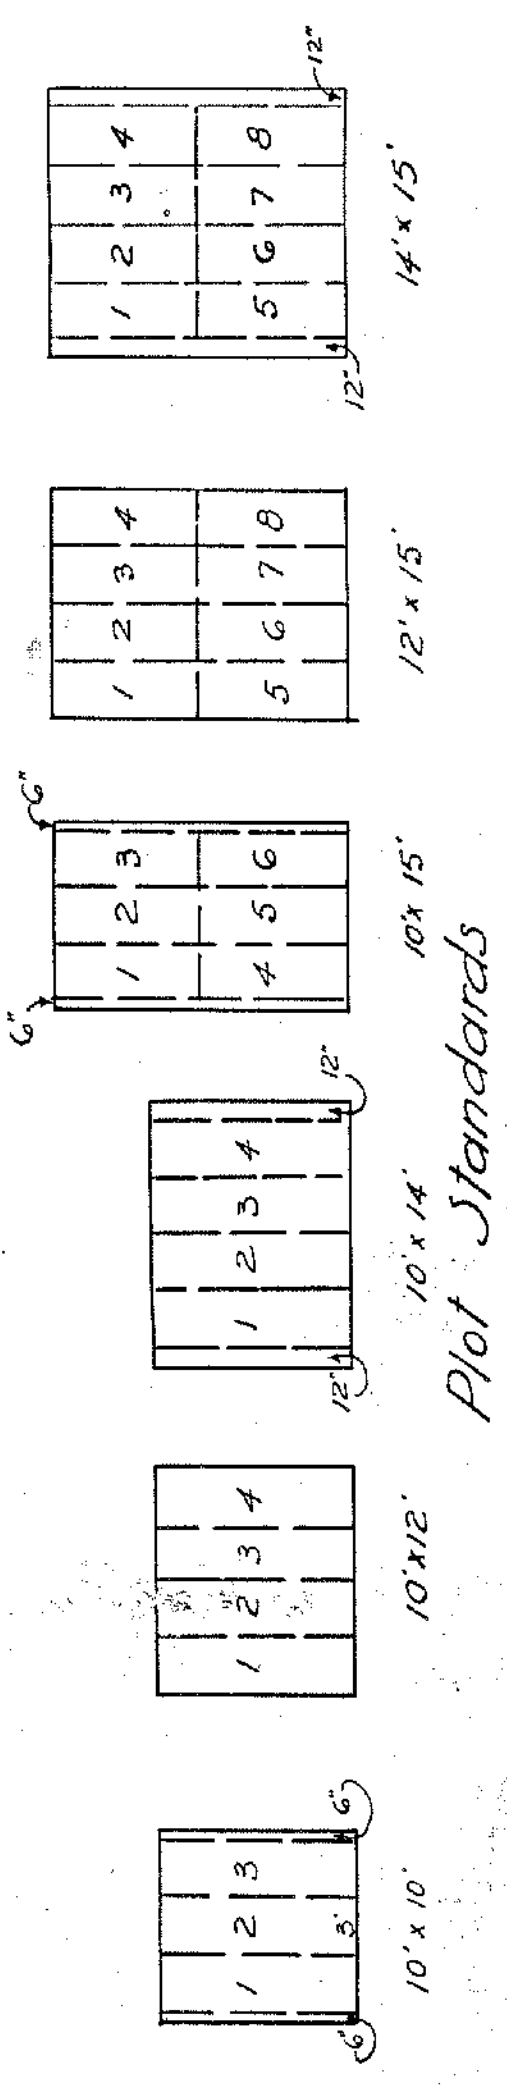

CEMETERY OF THE GATE OF HEAVEN
MOUNT PLEASANT, N.Y.
SECTION 41
MAUSOLEUM SITES, PLOTS, ETC.

SCALE: 1 INCH = 20 FEET

Block 1 - Plot 1 - 24 Circle

This map corrected and brought up to date, Nov. 6, 1942.

John S. K. ...
 Managing Director